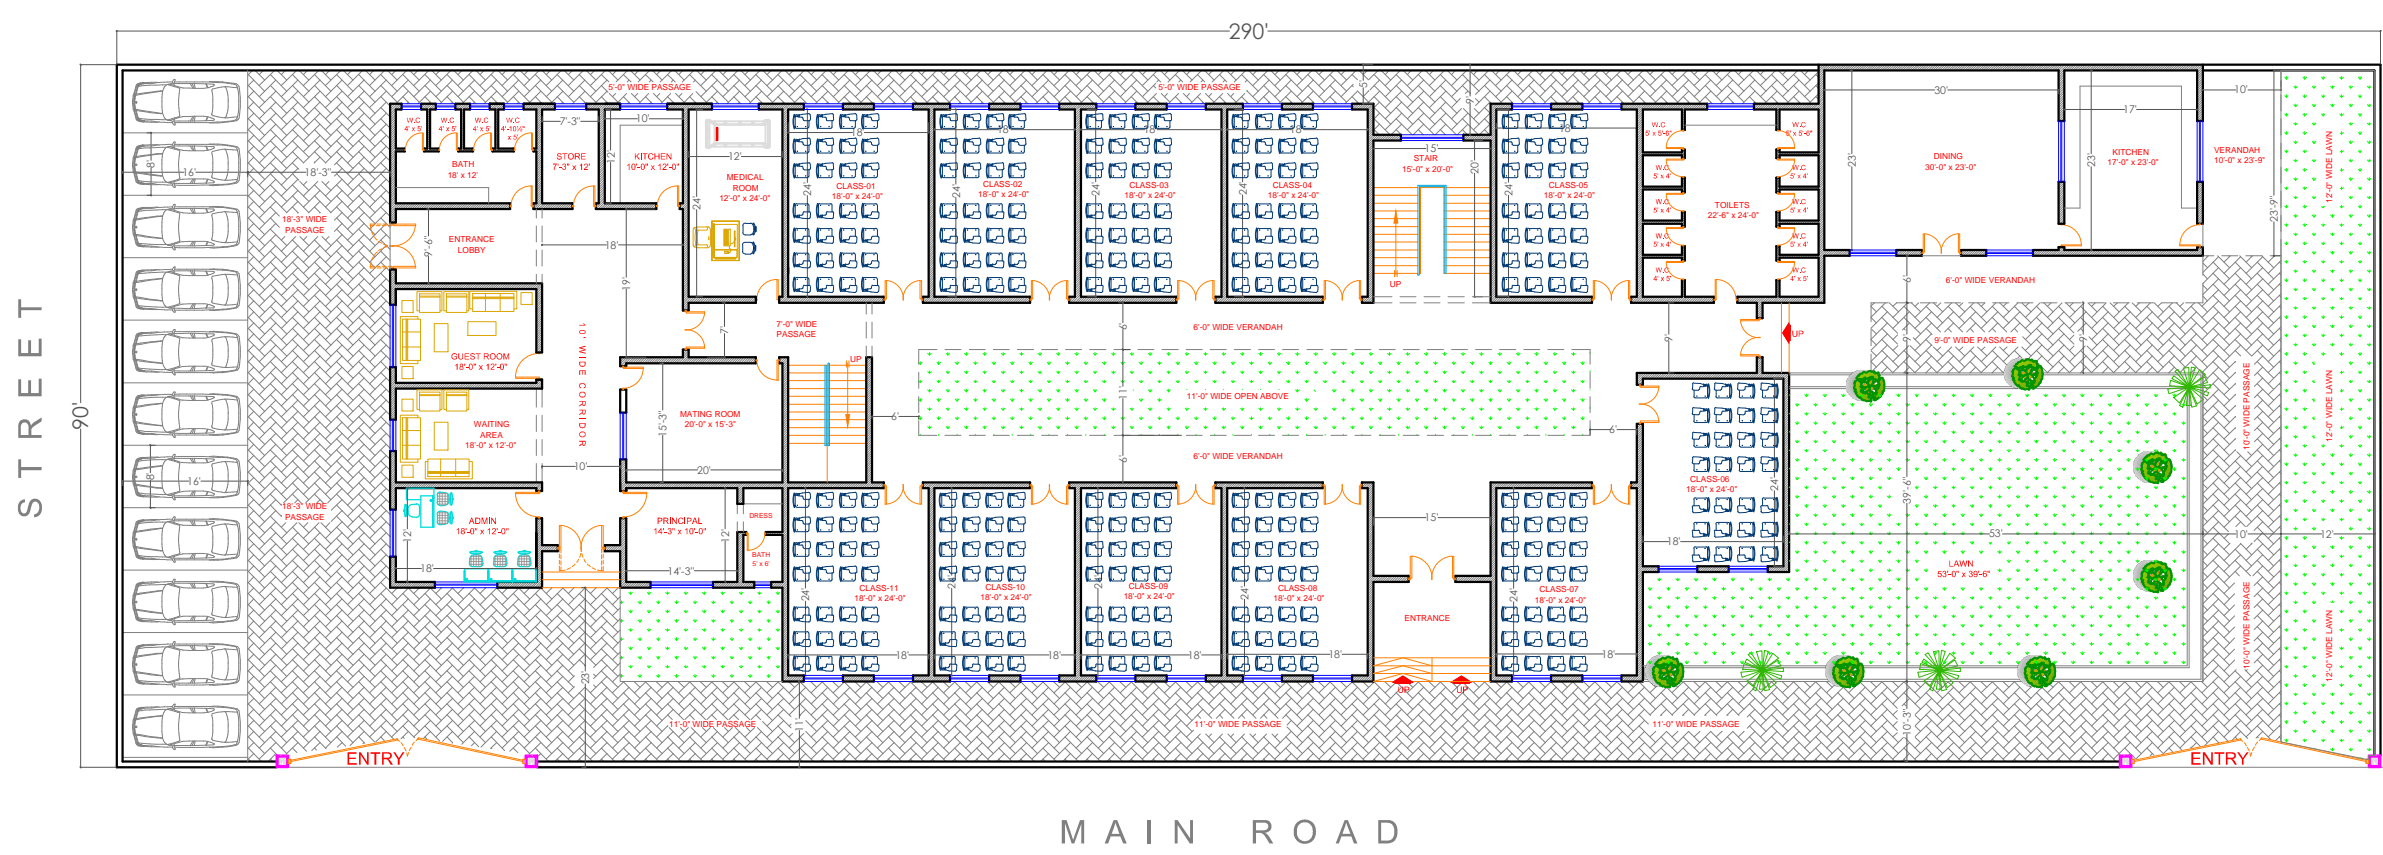

NOTE:
All Rights Reserved.
No Part Of This Drawing
May Be Reproduced Or
Used In Any Form Or By
Any Means Without Prior
Permission

DATE:
AUGUST, 2023

DRAWING TITLE
MASTER PLAN

Sheet No
AR-01

MASTER PLAN
COVERED AREA = 13,323 Sft.
NO OF CLASS = 11
NO OF STUDENTS = 458
NO OF CAR = 11